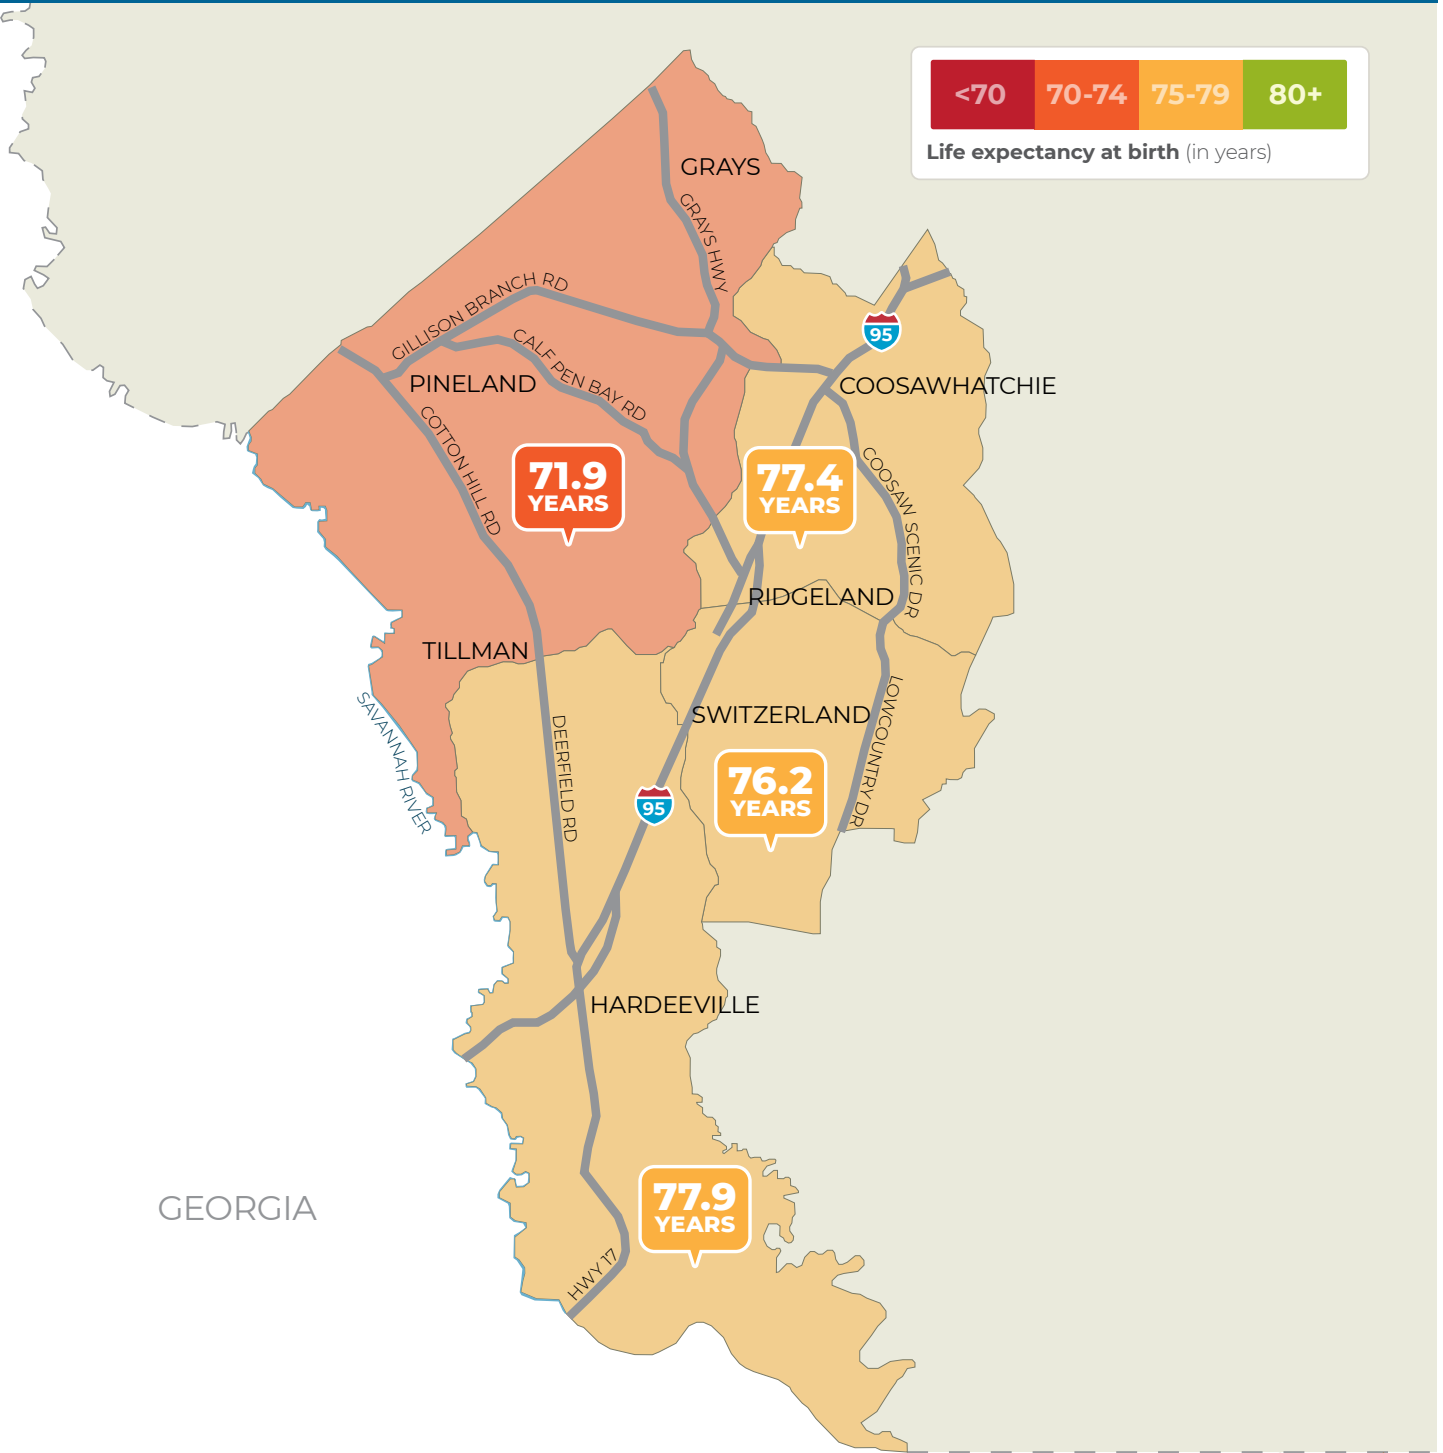

It's a short distance to a wide gap in life expectancy.

JASPER COUNTY, SOUTH CAROLINA

Source: usa1eep