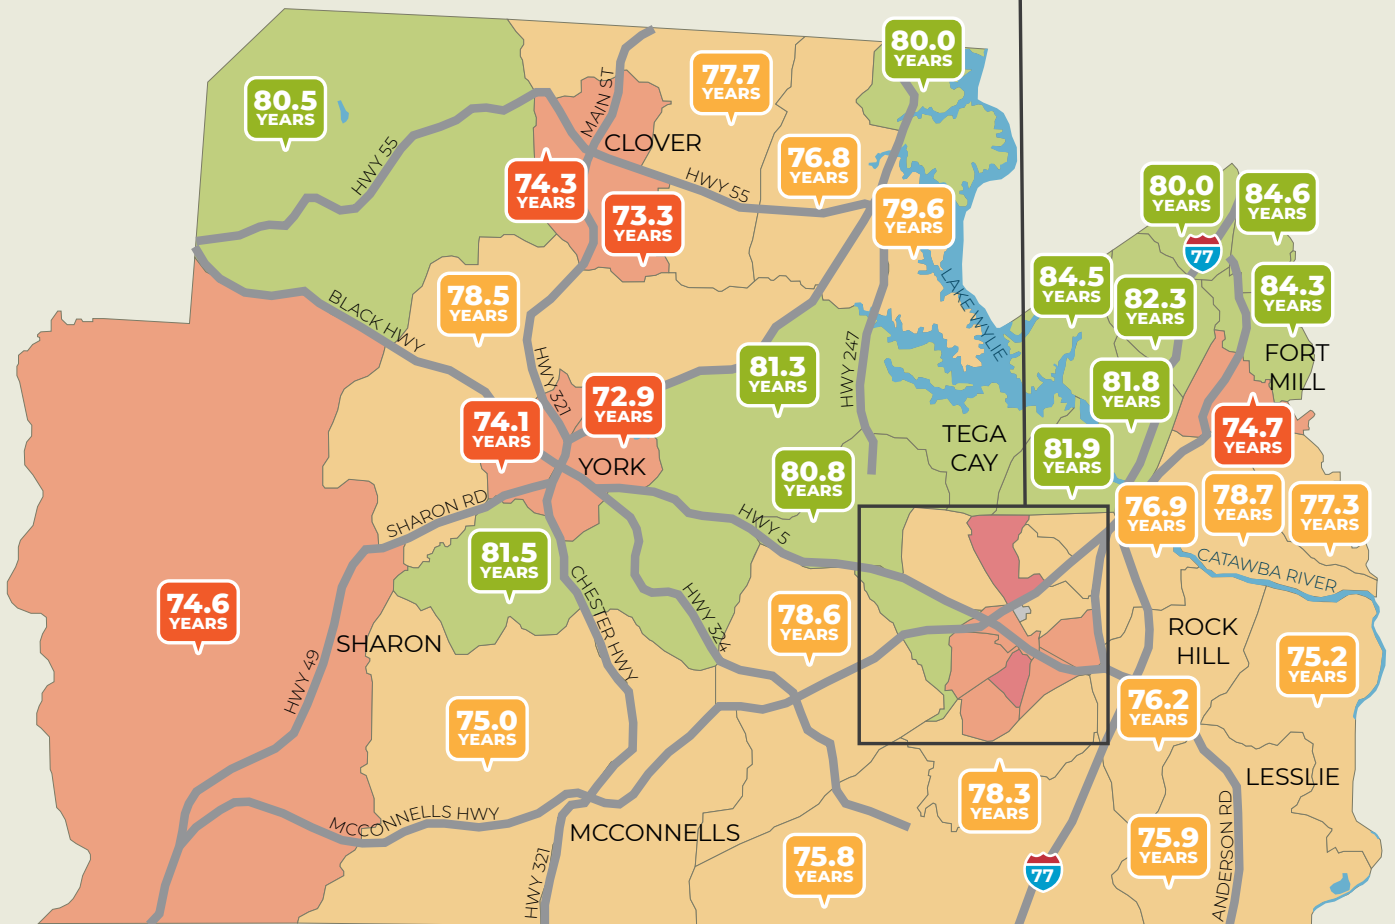

# It's a short distance to a wide gap in life expectancy.

YORK COUNTY, SOUTH CAROLINA

Source: usaleep