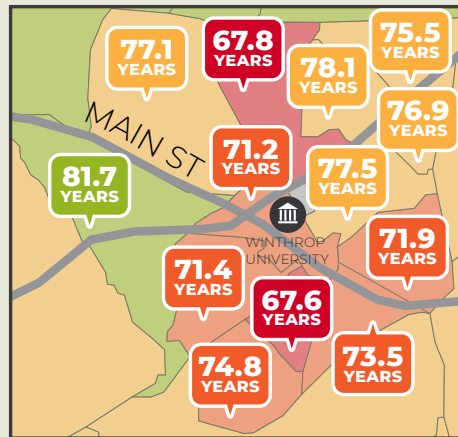

# It's a short distance to a wide gap in life expectancy.

YORK COUNTY, SOUTH CAROLINA

Source: usaleep