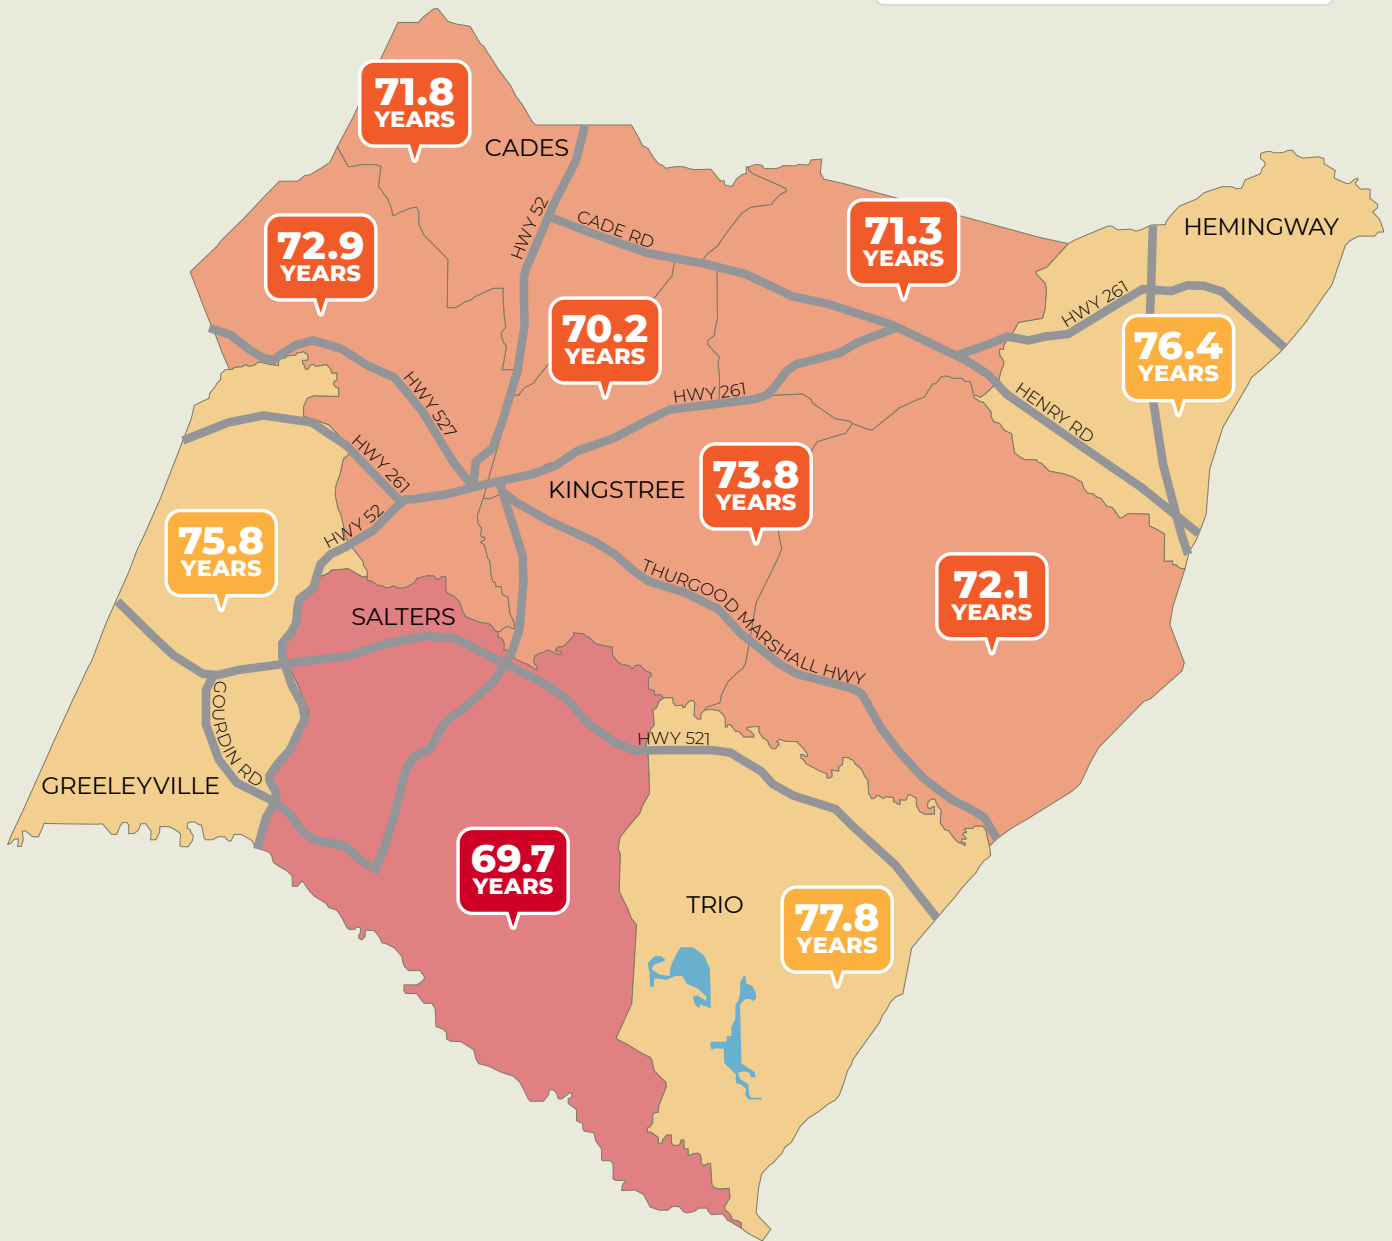

# It's a short distance to a wide gap in life expectancy.

WILLIAMSBURG COUNTY, SOUTH CAROLINA

Source: usaleep