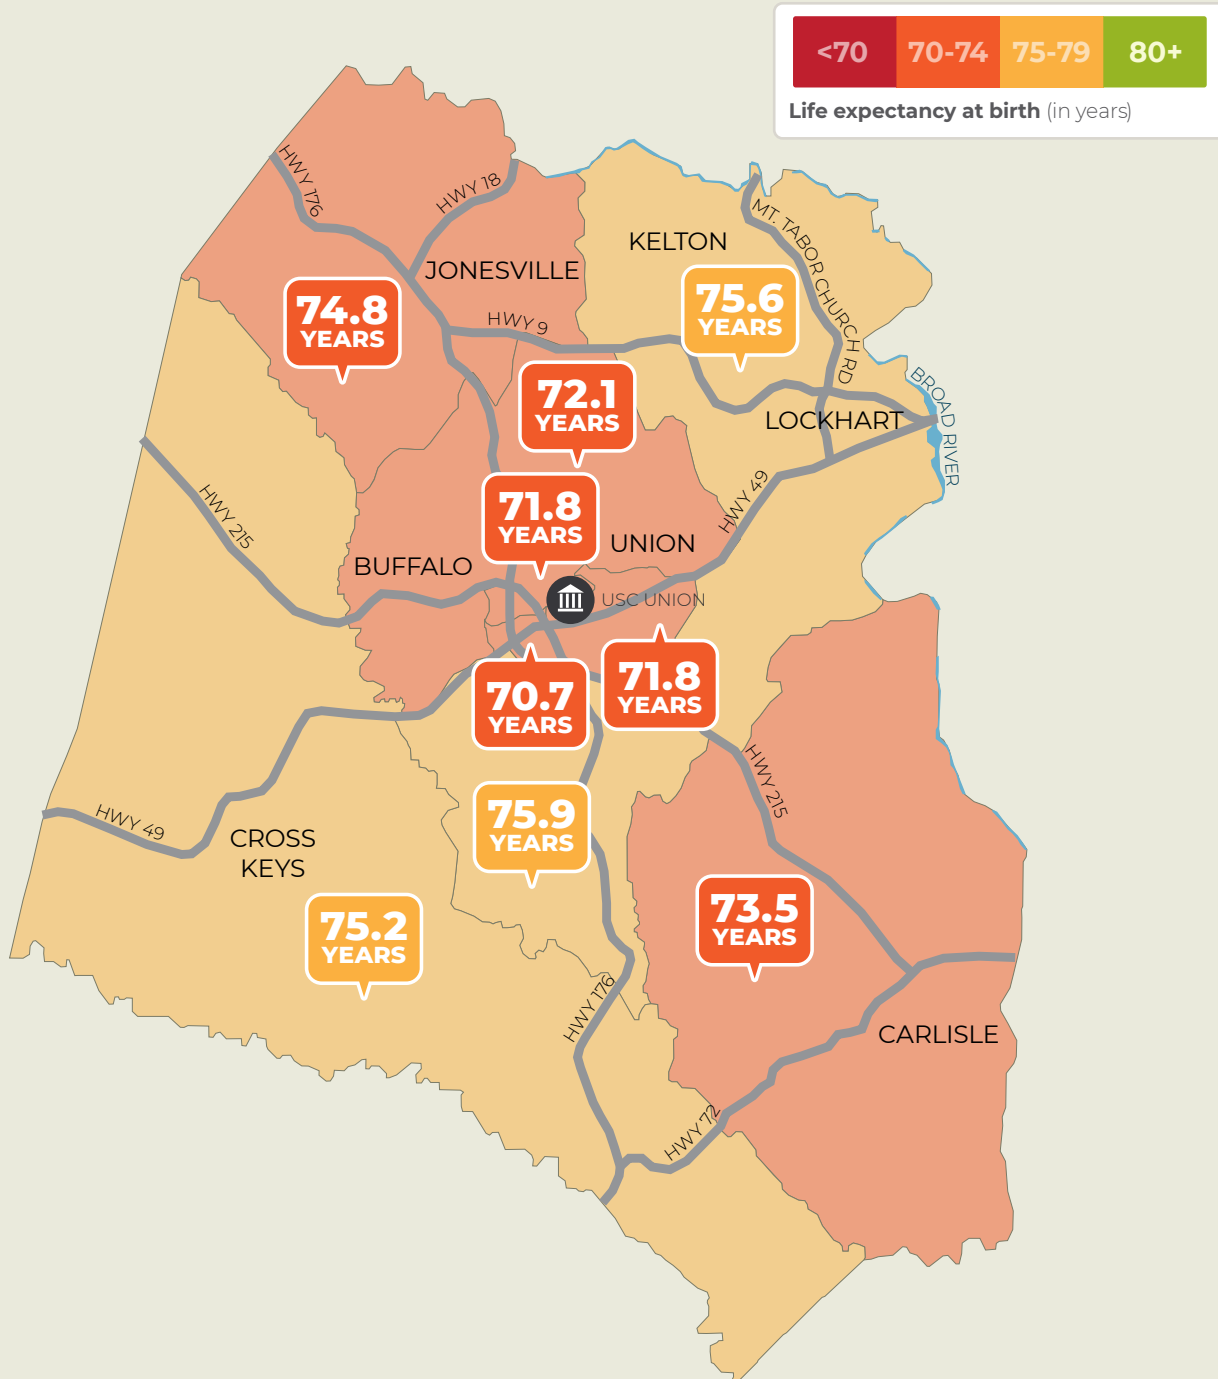

It's a short distance to a wide gap in life expectancy.

UNION COUNTY, SOUTH CAROLINA

Source: usaleep