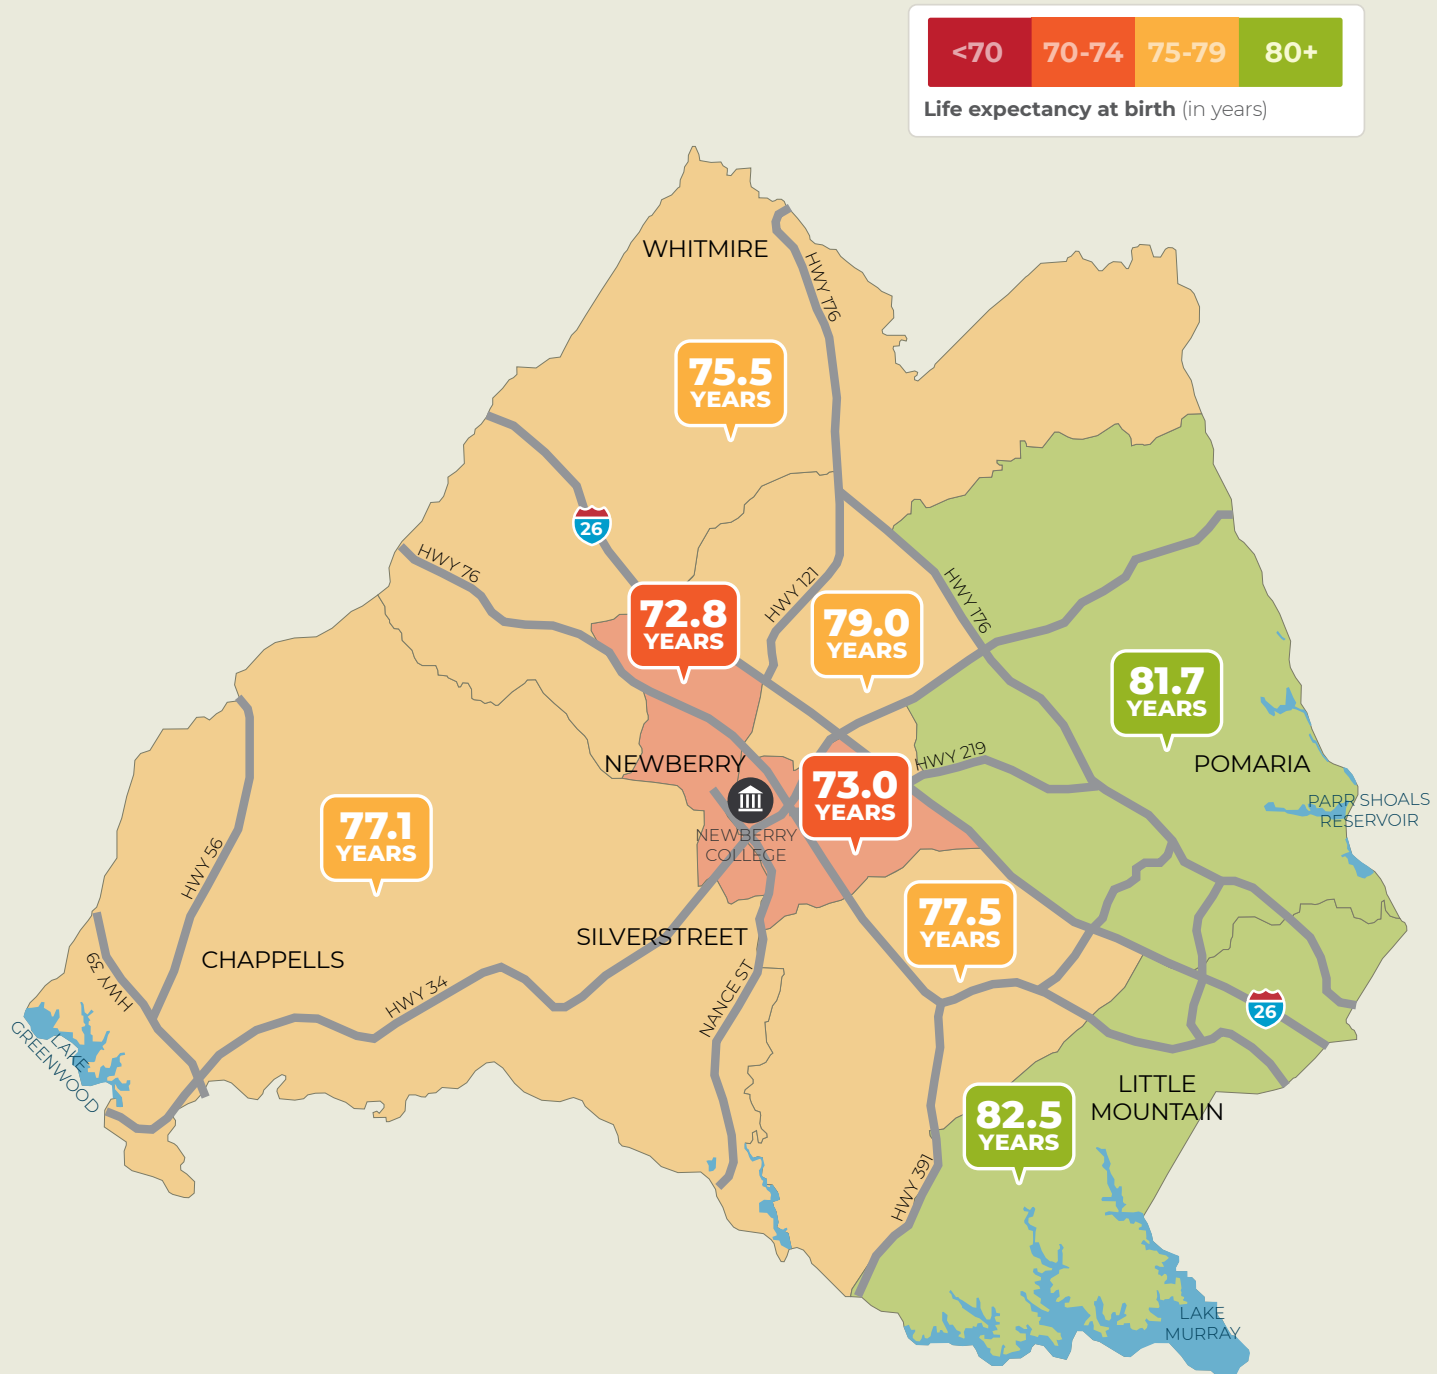

It's a short distance to a wide gap in life expectancy.

NEWBERRY COUNTY, SOUTH CAROLINA

Source: usaleep