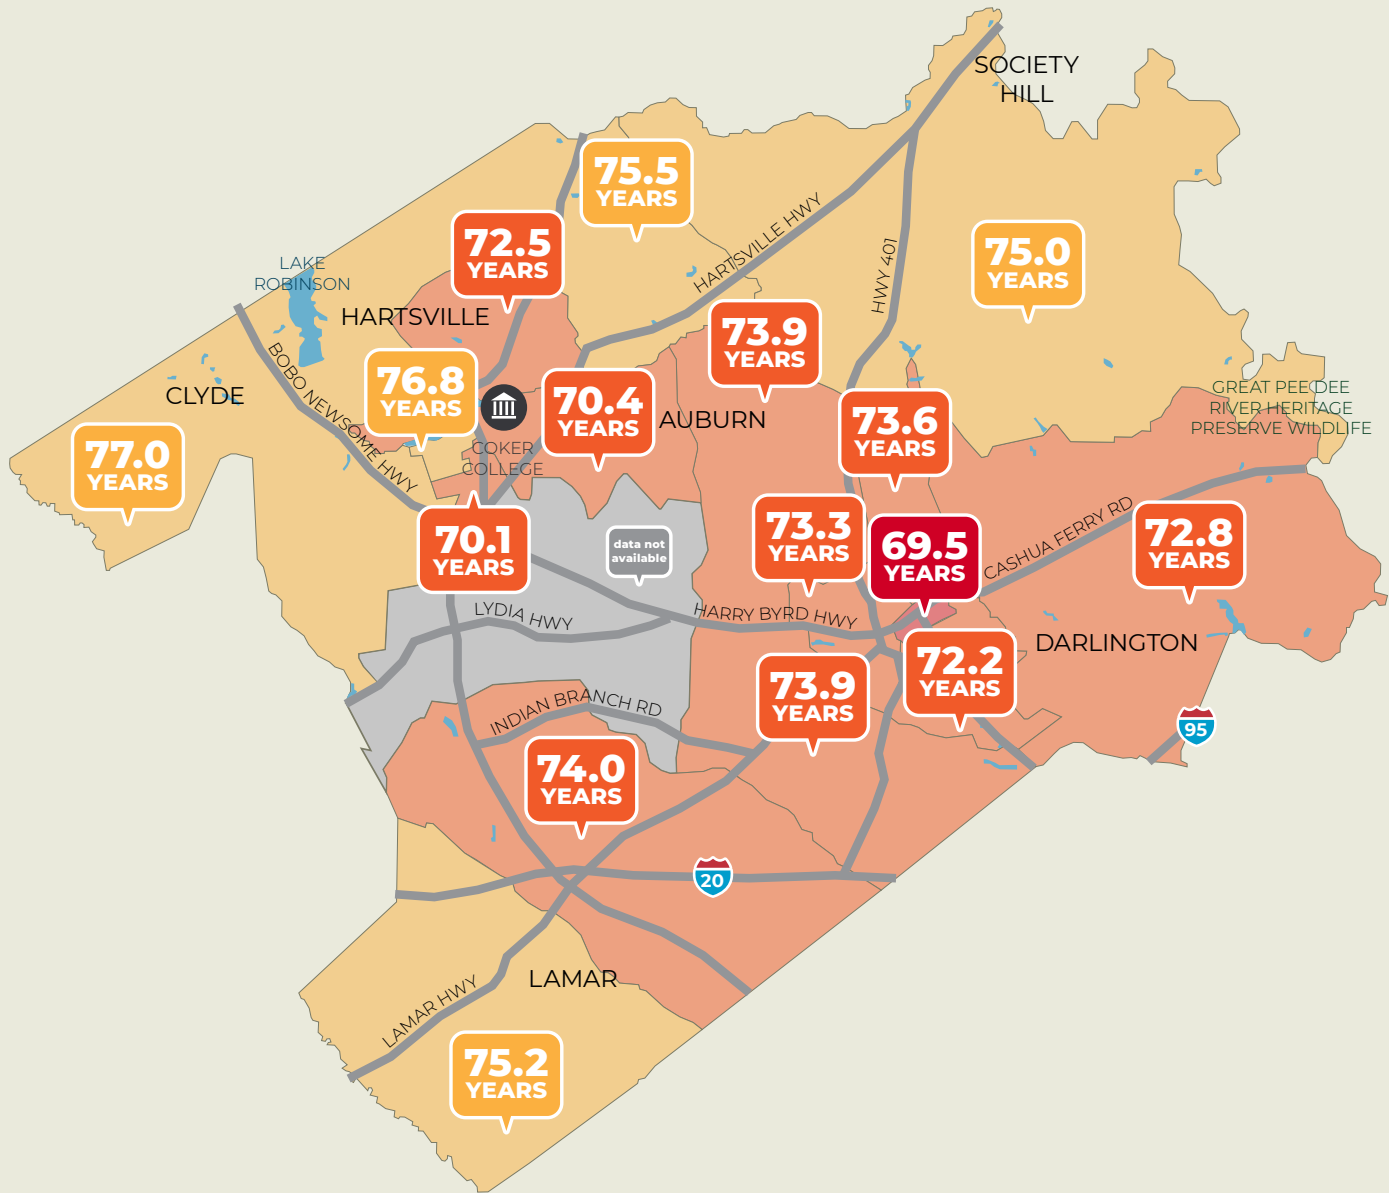

It's a short distance to a wide gap in life expectancy.

DARLINGTON COUNTY, SOUTH CAROLINA

Source: usaleep