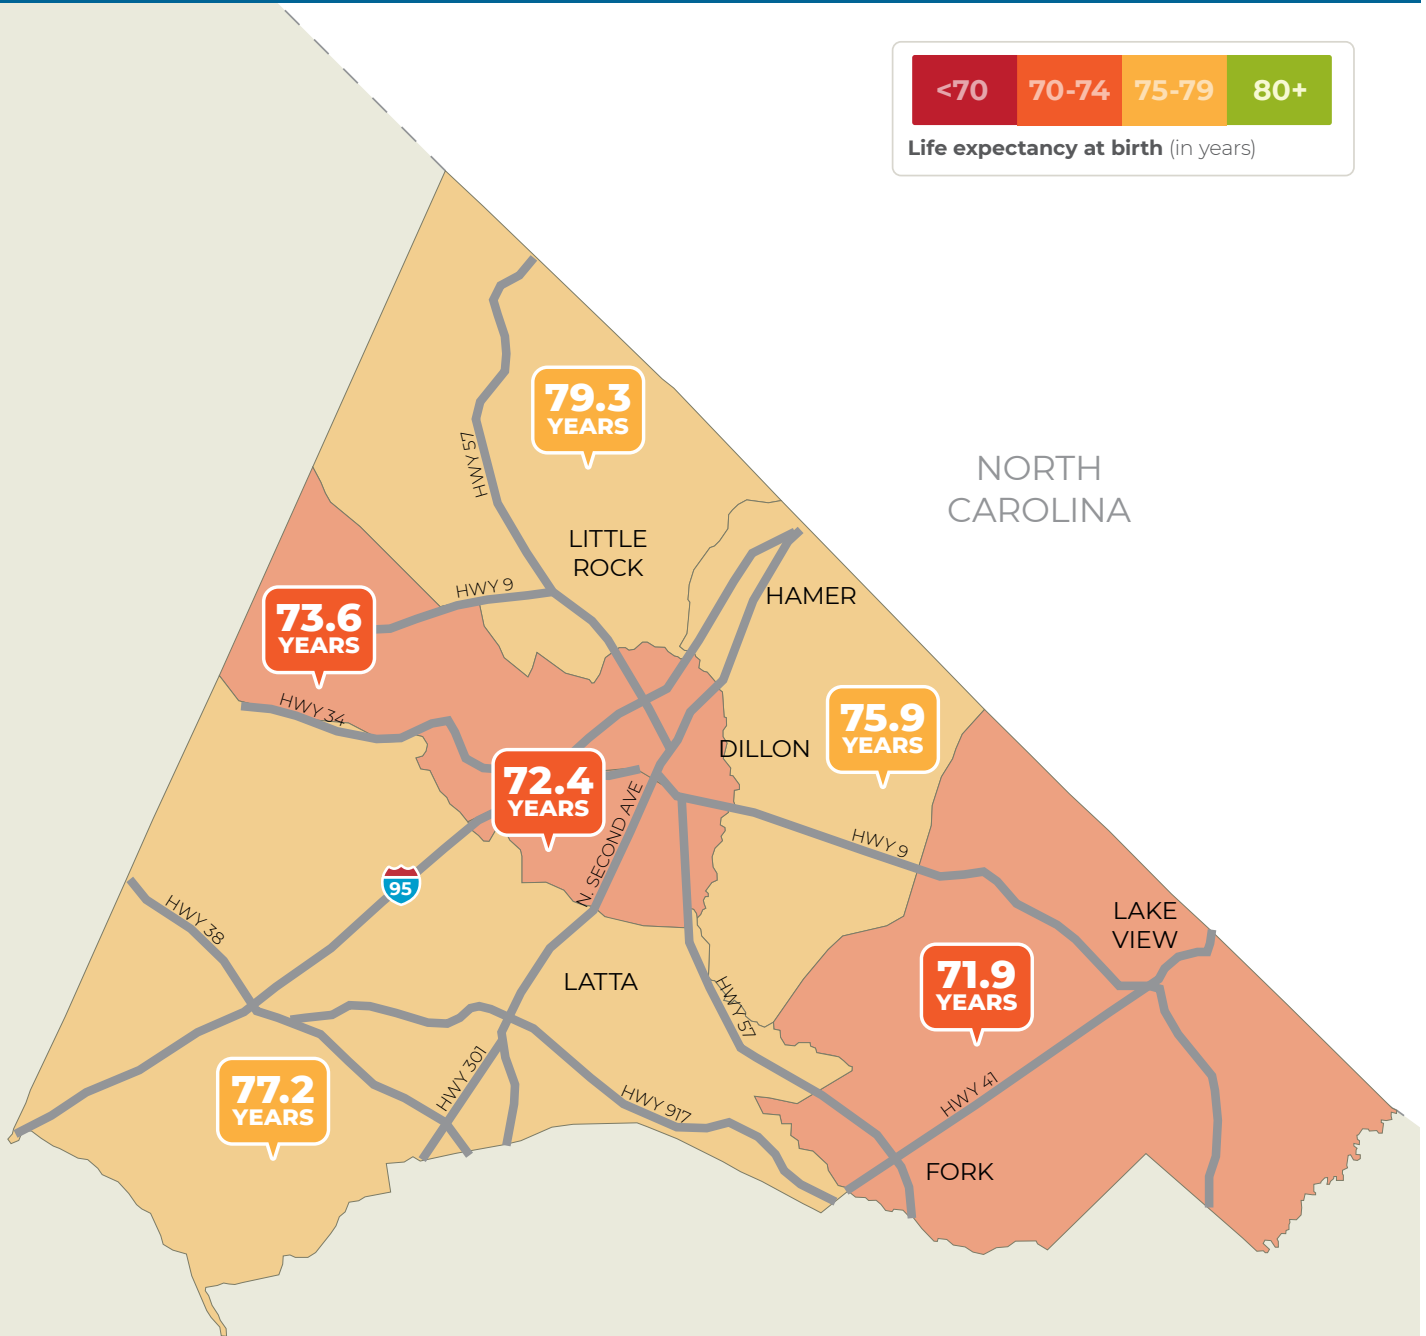

It's a short distance to a wide gap in life expectancy.

DILLON COUNTY, SOUTH CAROLINA

Source: usaleep