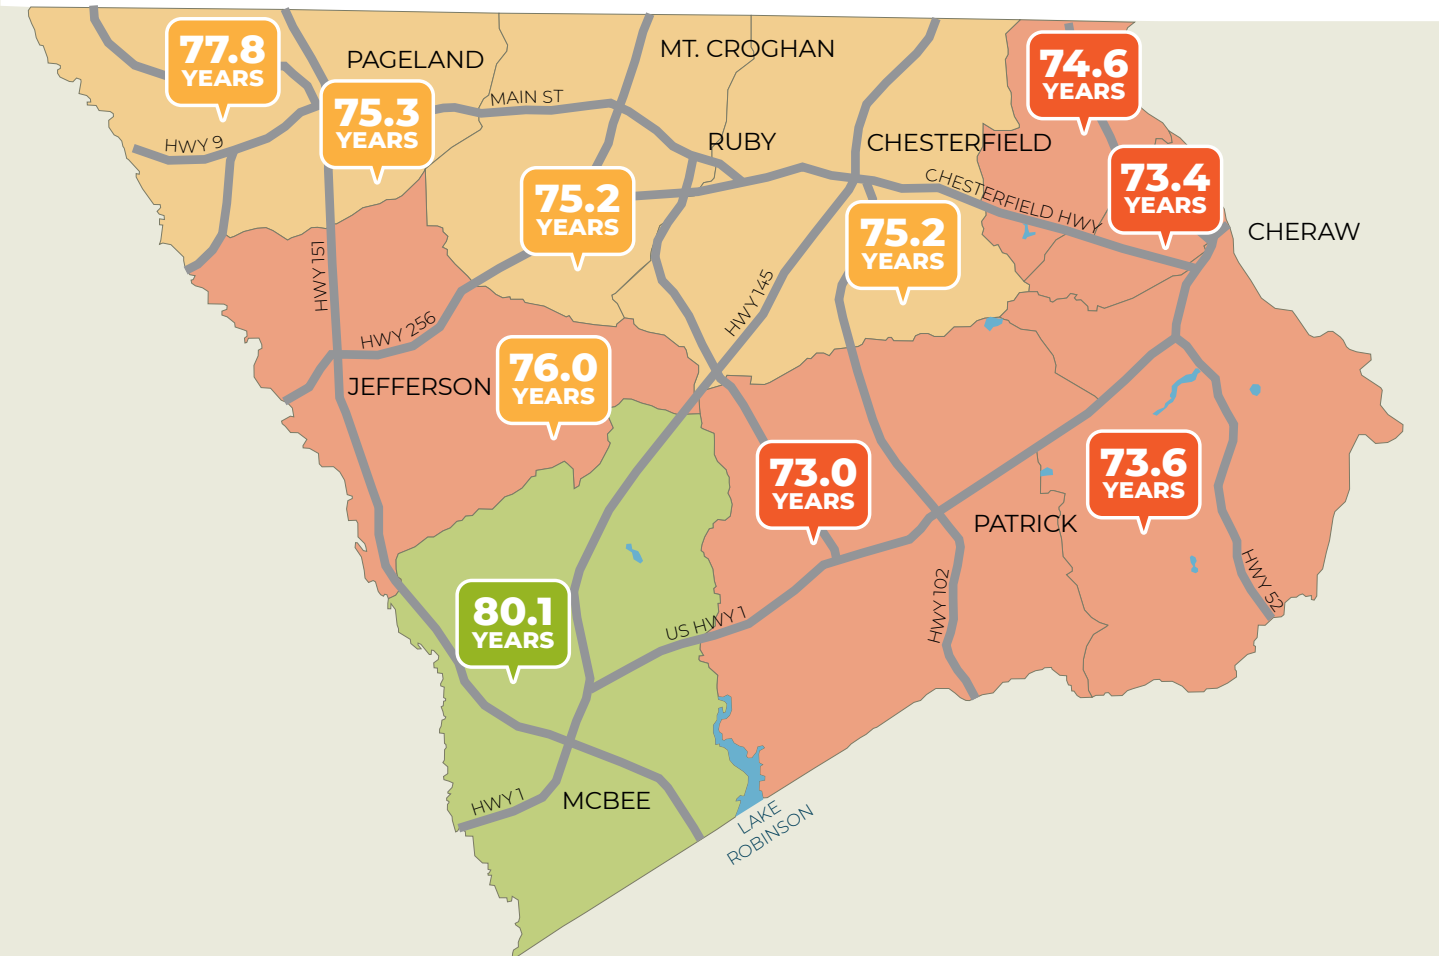

It's a short distance to a wide gap in life expectancy.

CHESTERFIELD COUNTY, SOUTH CAROLINA

NORTH CAROLINA

Source: usaleep