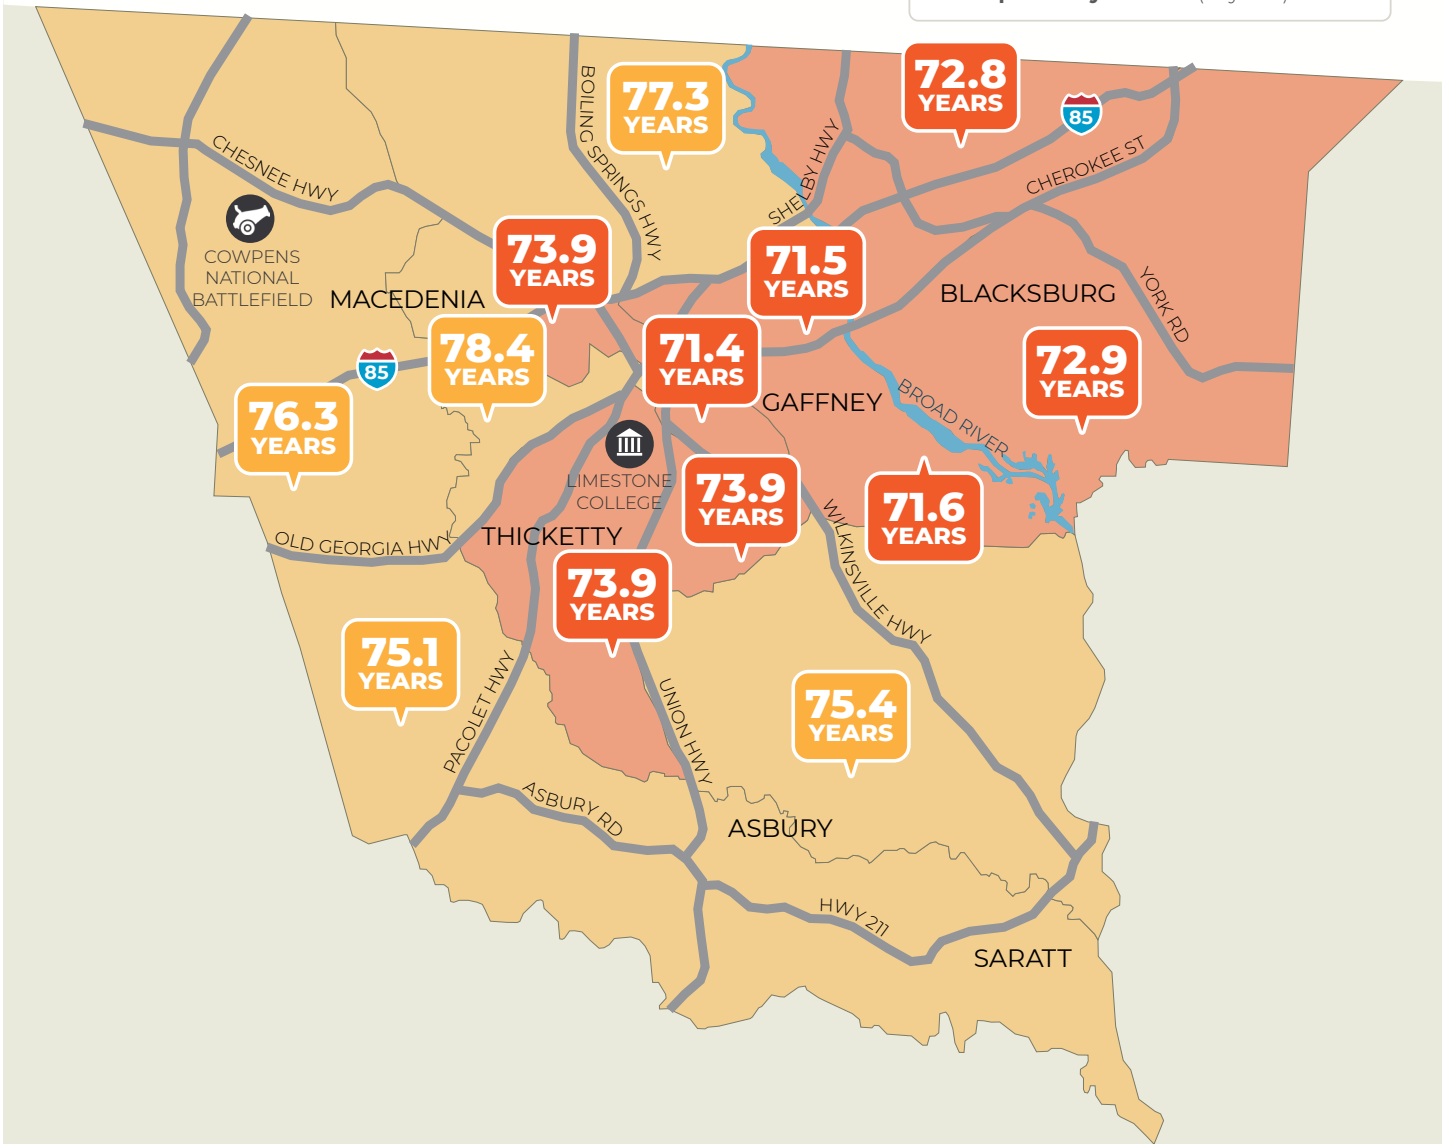

It's a short distance to a wide gap in life expectancy.

CHEROKEE COUNTY, SOUTH CAROLINA

NORTH CAROLINA

Source: usaleep