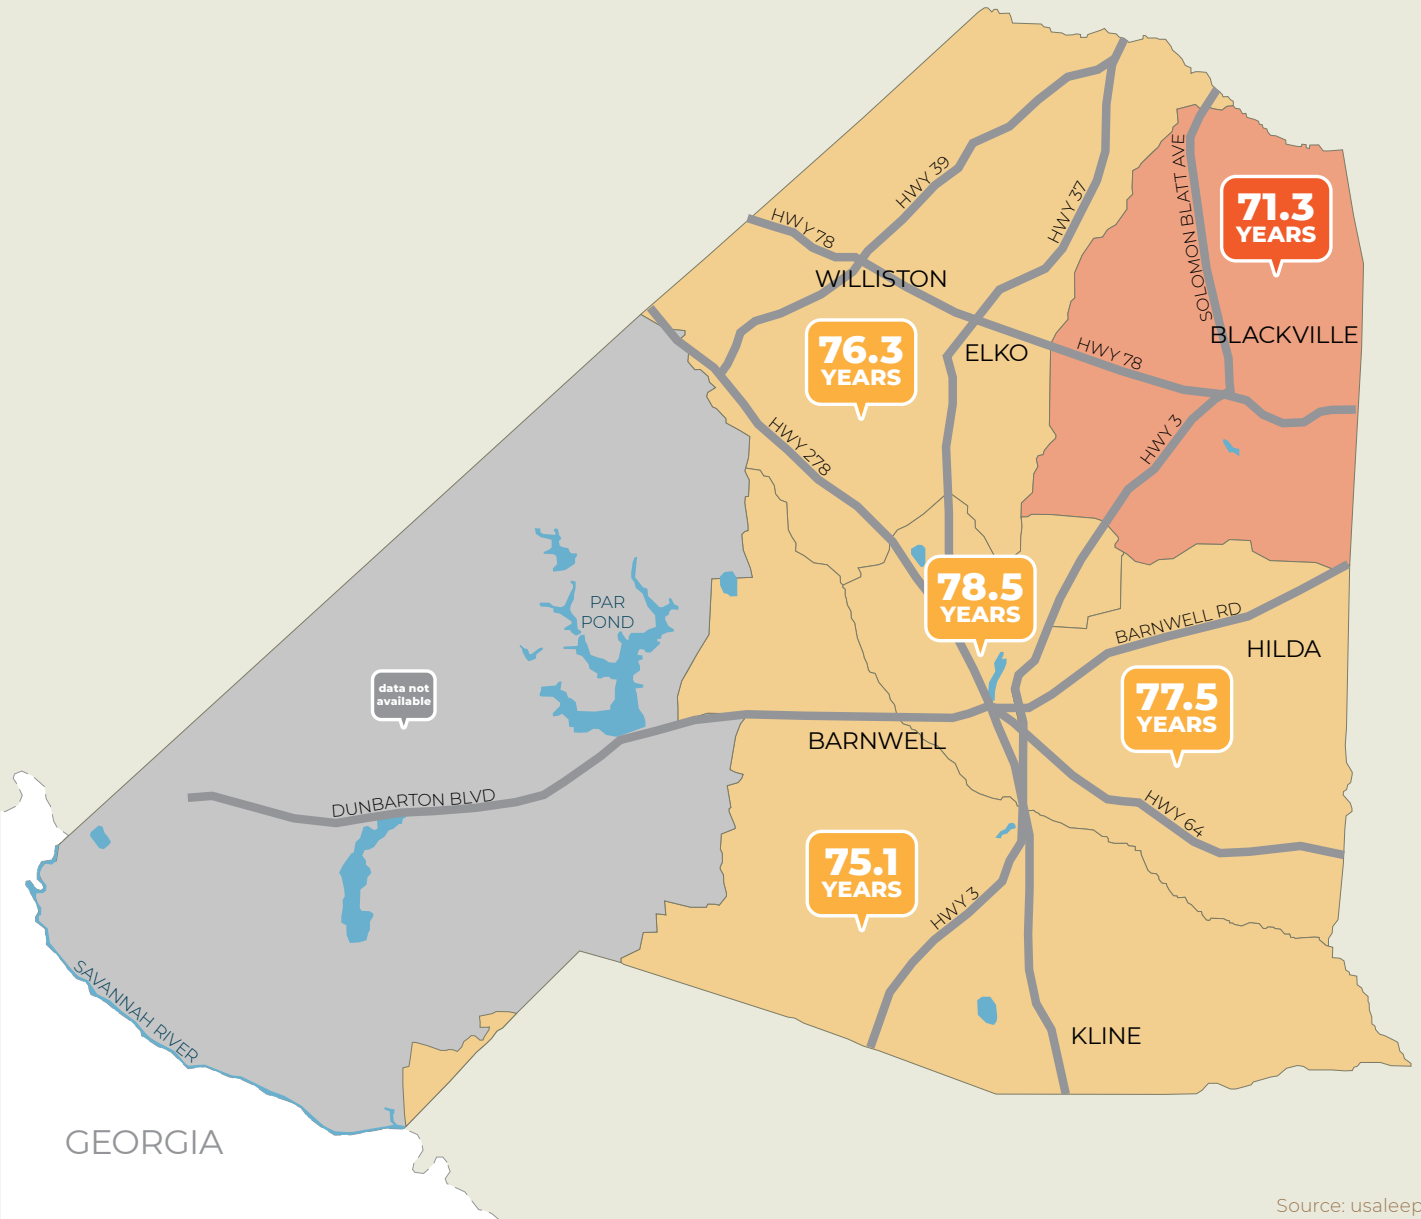

# It's a short distance to a wide gap in life expectancy.

## BARNWELL COUNTY, SOUTH CAROLINA

Life expectancy at birth (in years)

Source: usaleep