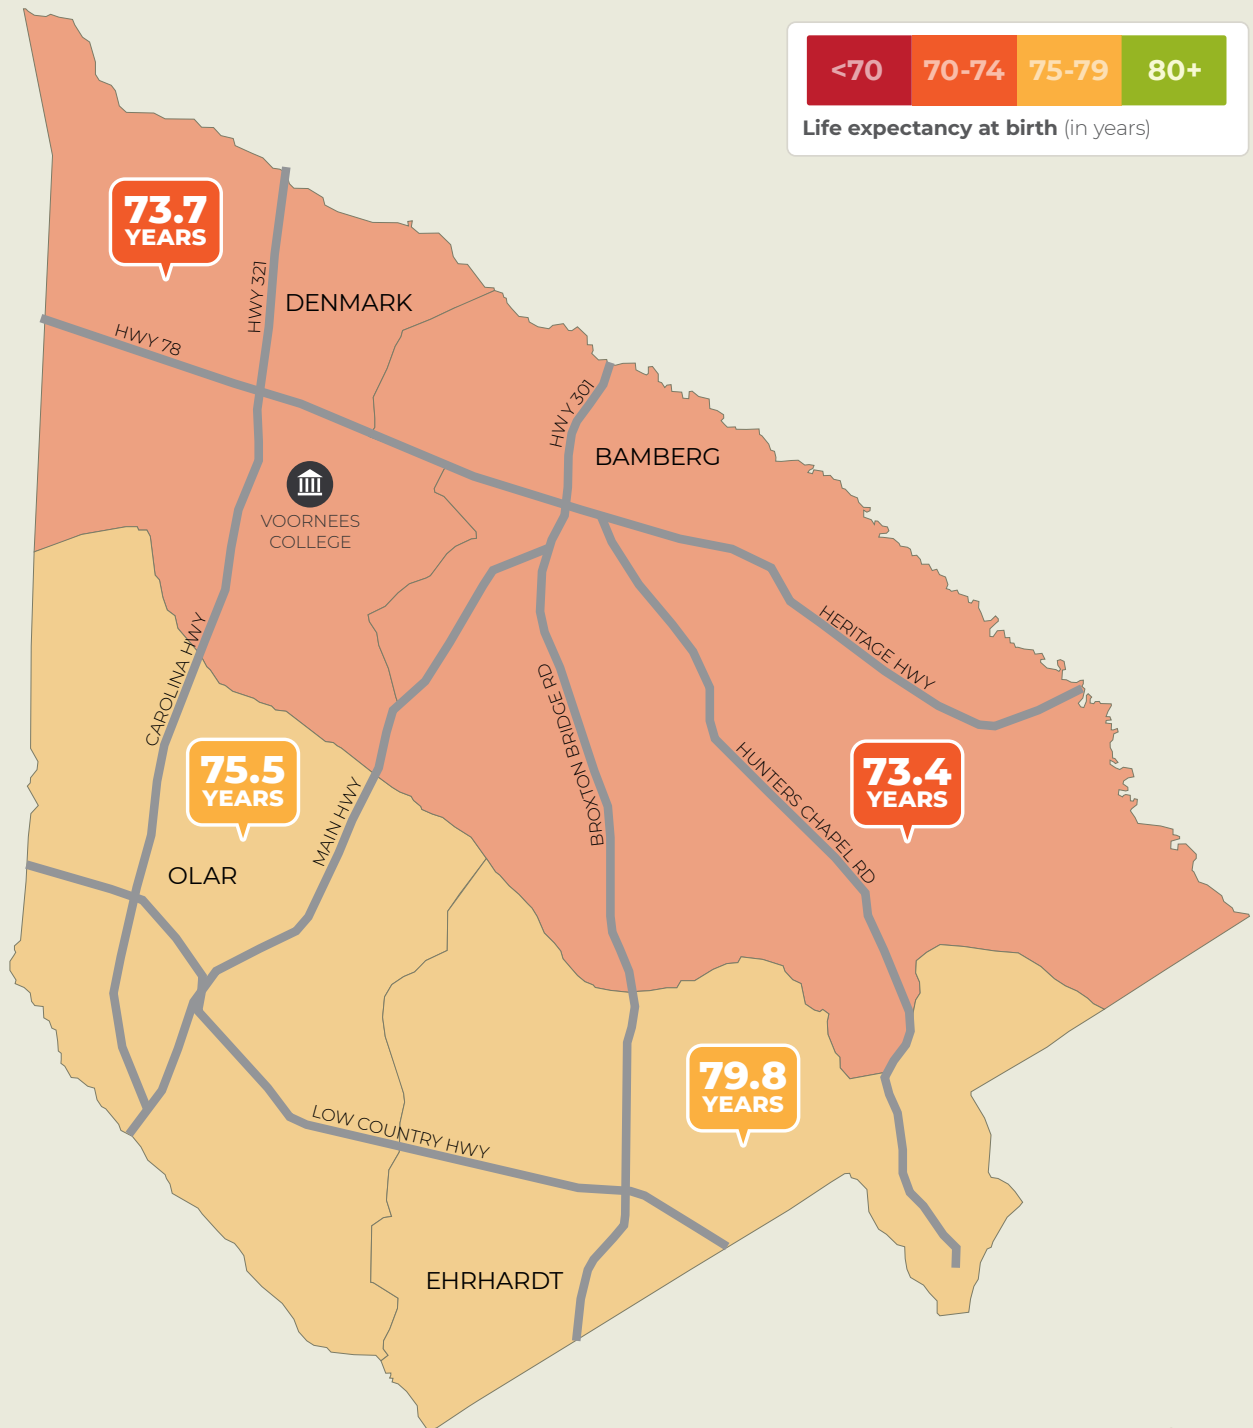

# It's a short distance to a wide gap in life expectancy.

BAMBERG COUNTY, SOUTH CAROLINA

Source: usaleep