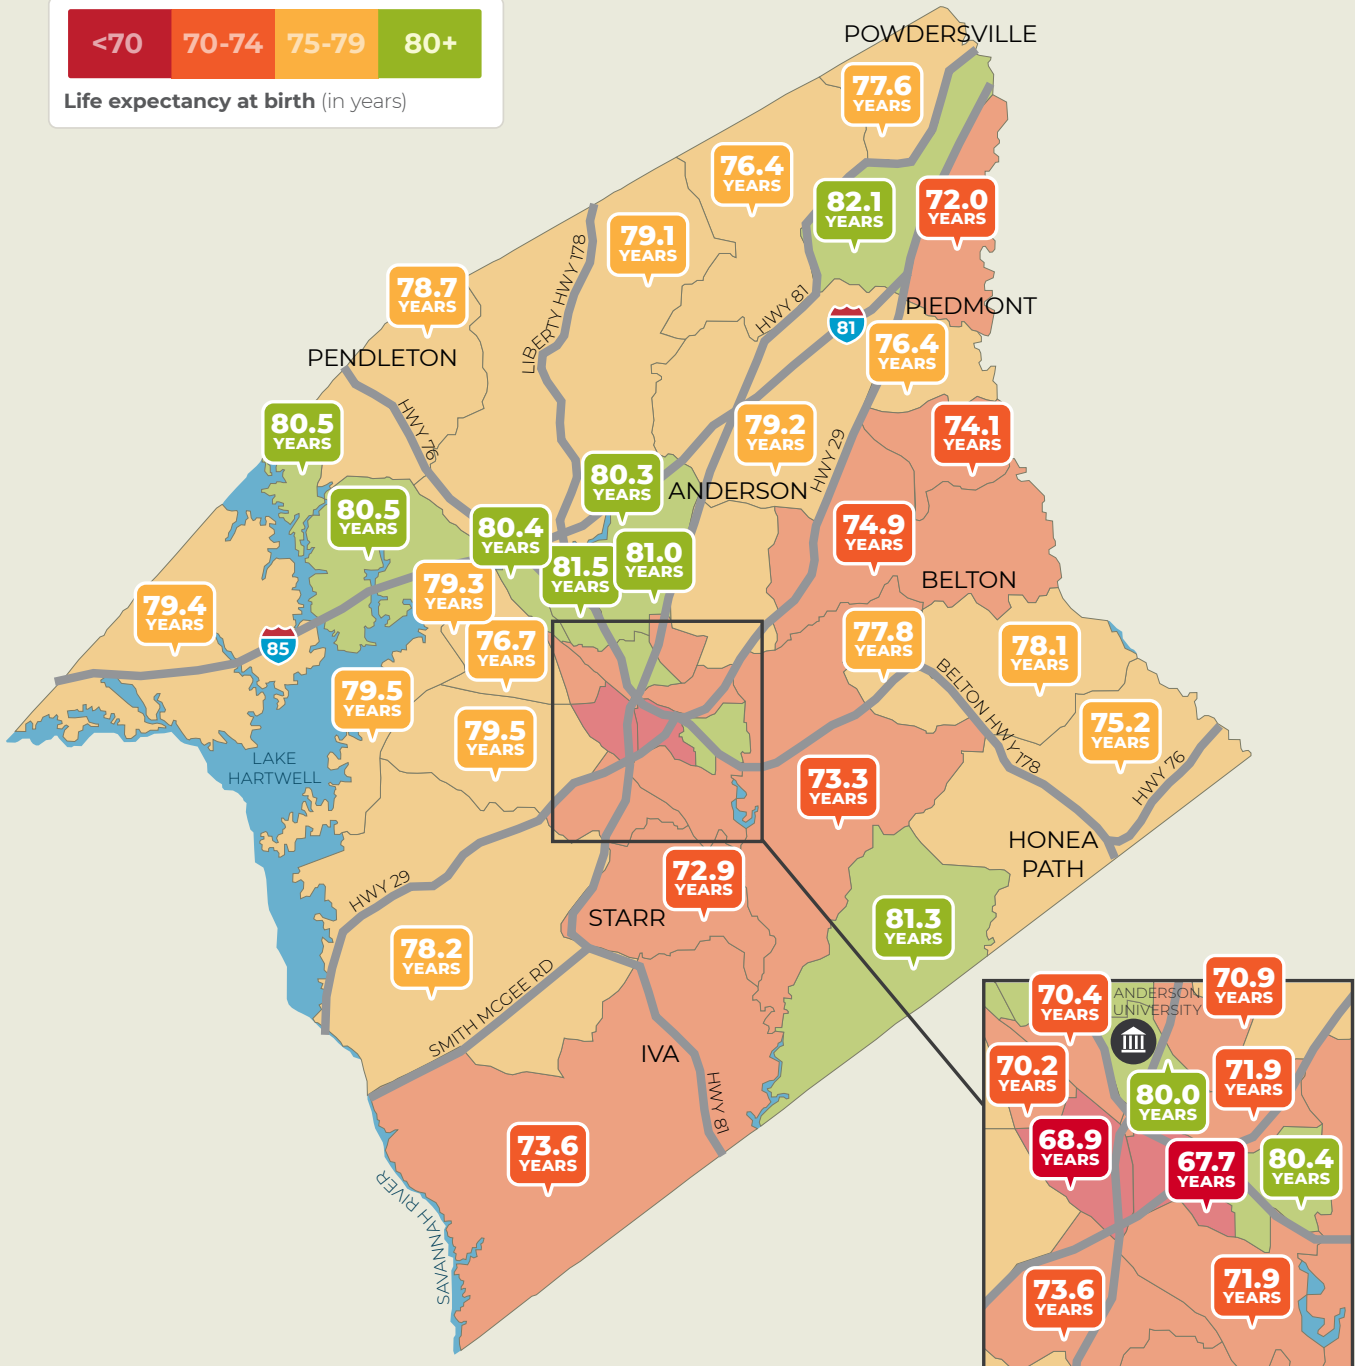

It's a short distance to a wide gap in life expectancy.

ANDERSON COUNTY, SOUTH CAROLINA

Source: usaleep