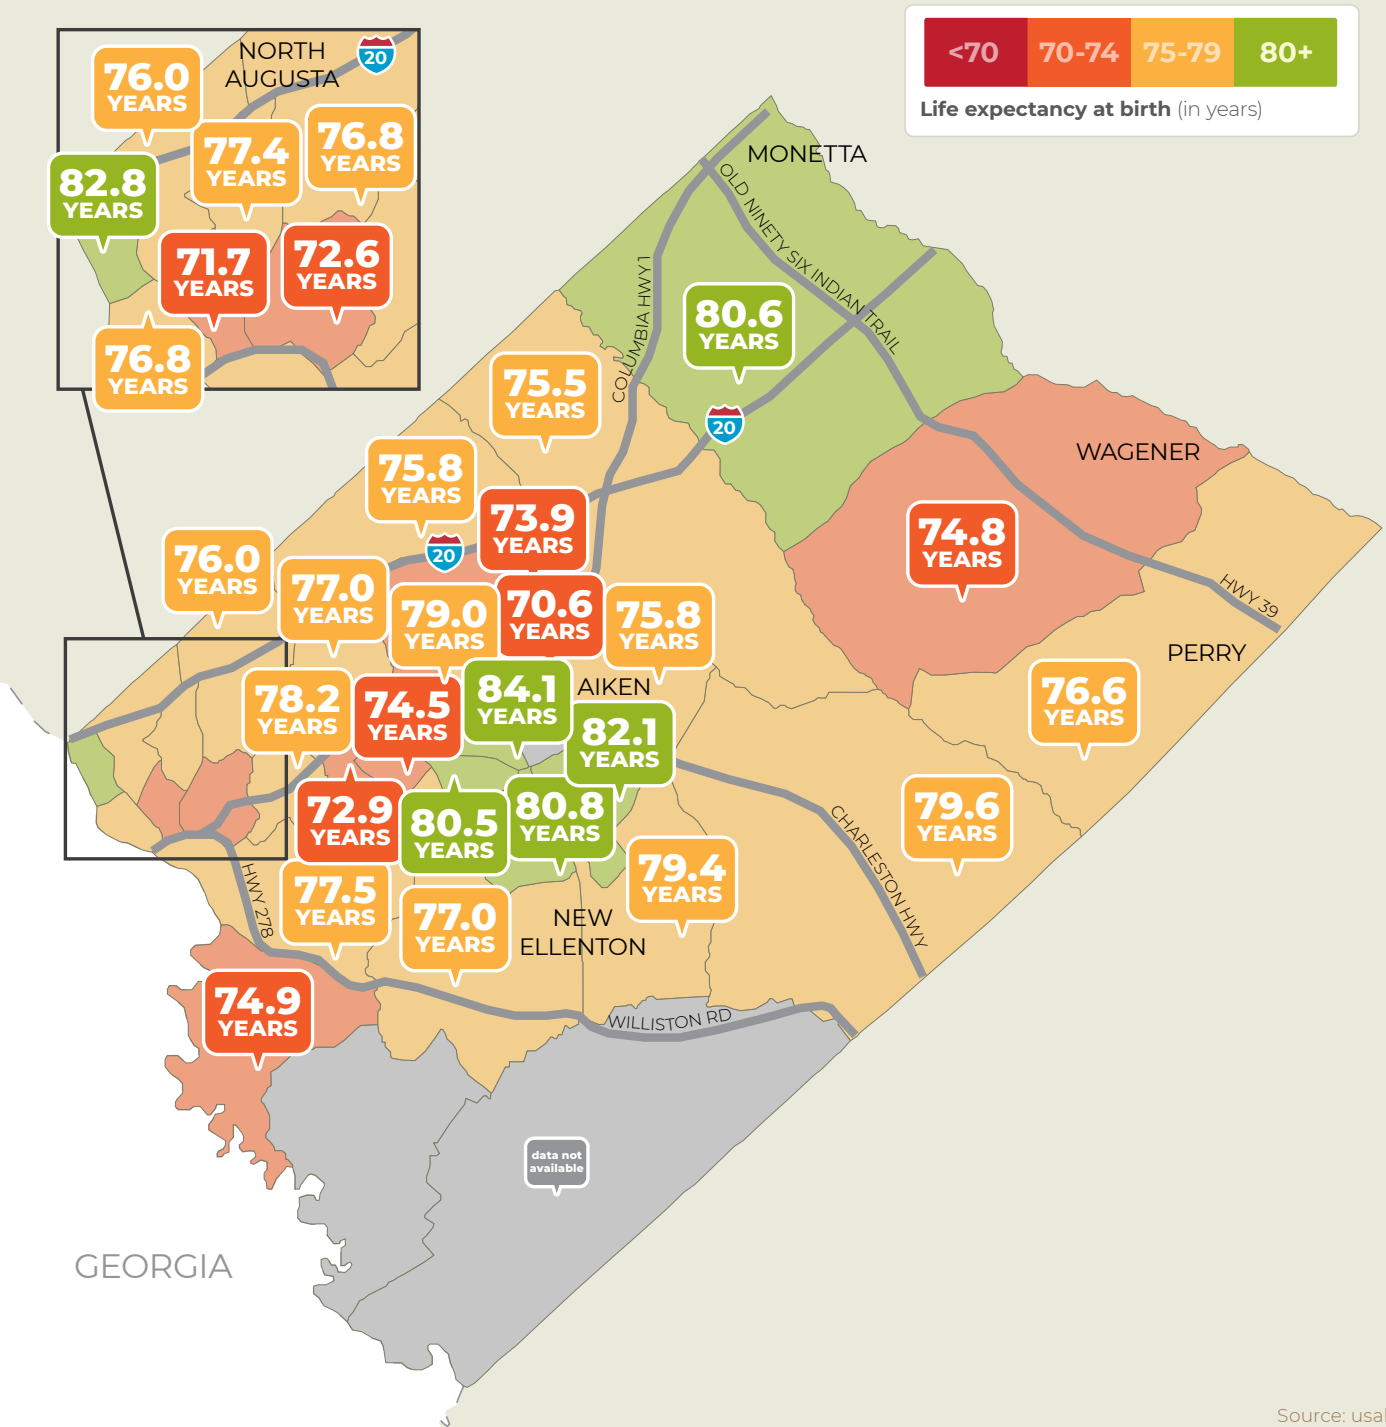

It's a short distance to a wide gap in life expectancy.

AIKEN COUNTY, SOUTH CAROLINA

Source: usaleep