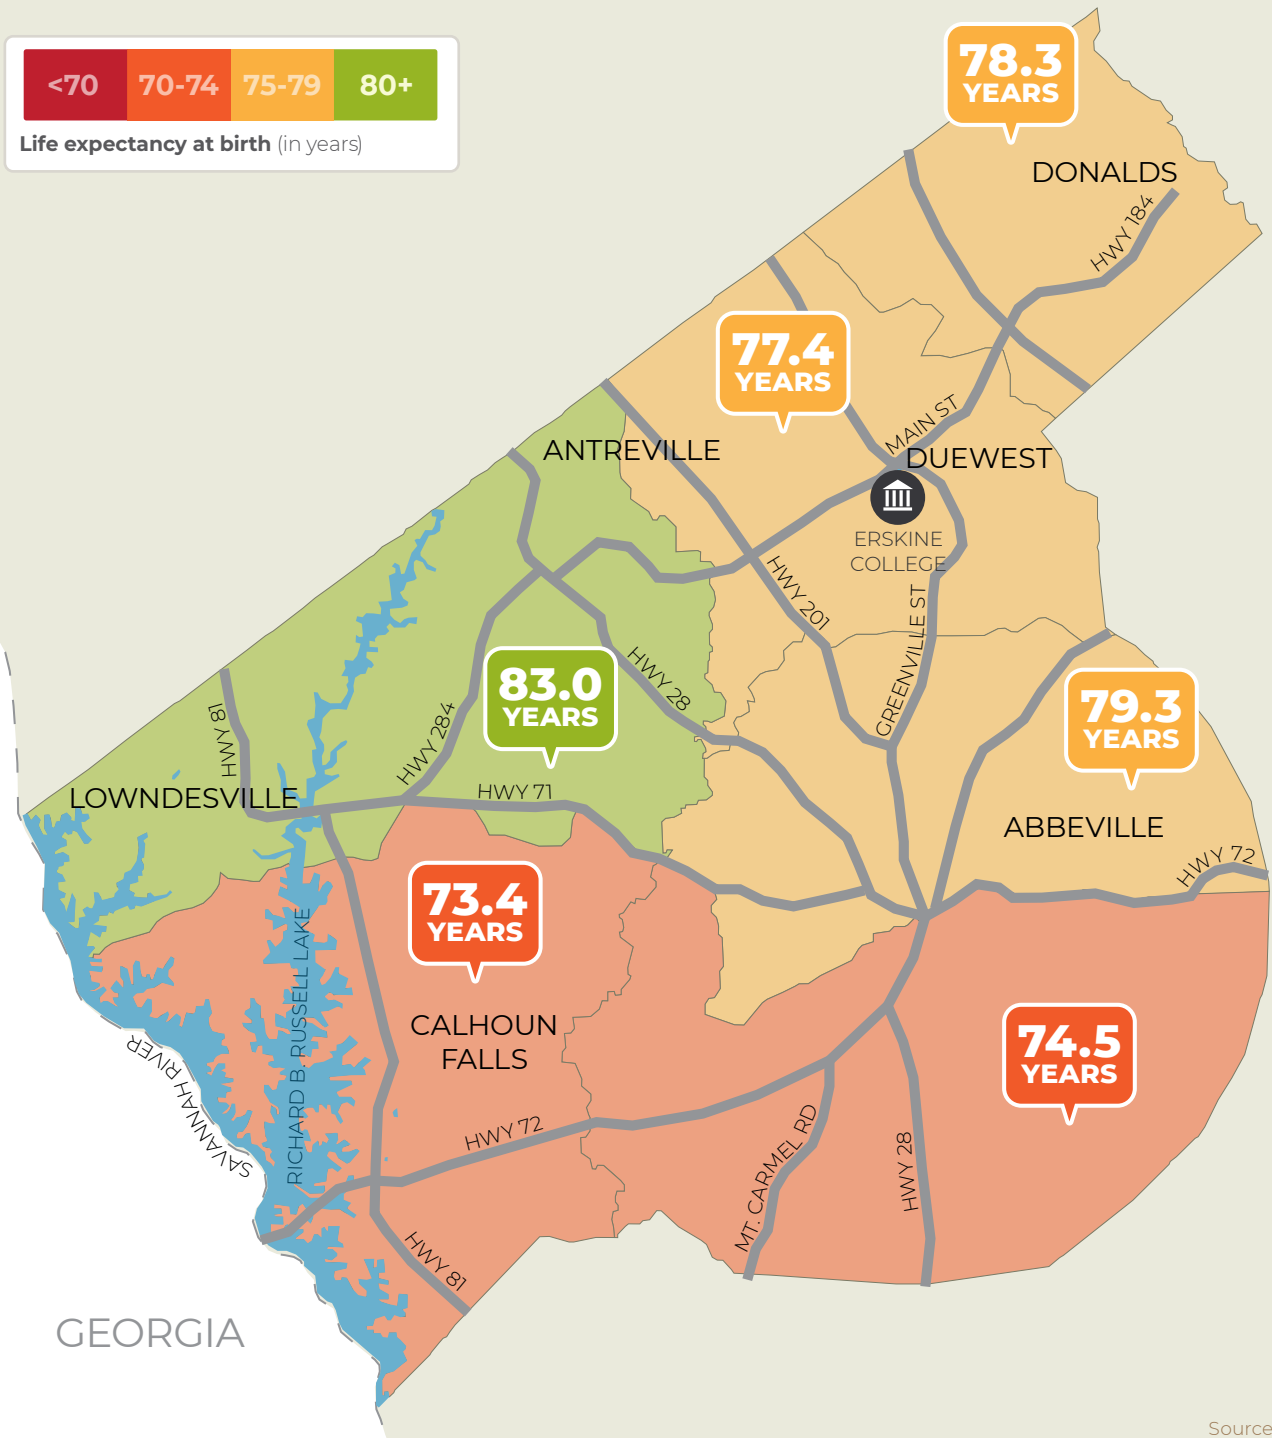

It's a short distance to a wide gap in life expectancy.

ABBEVILLE COUNTY, SOUTH CAROLINA

Source: usaleep