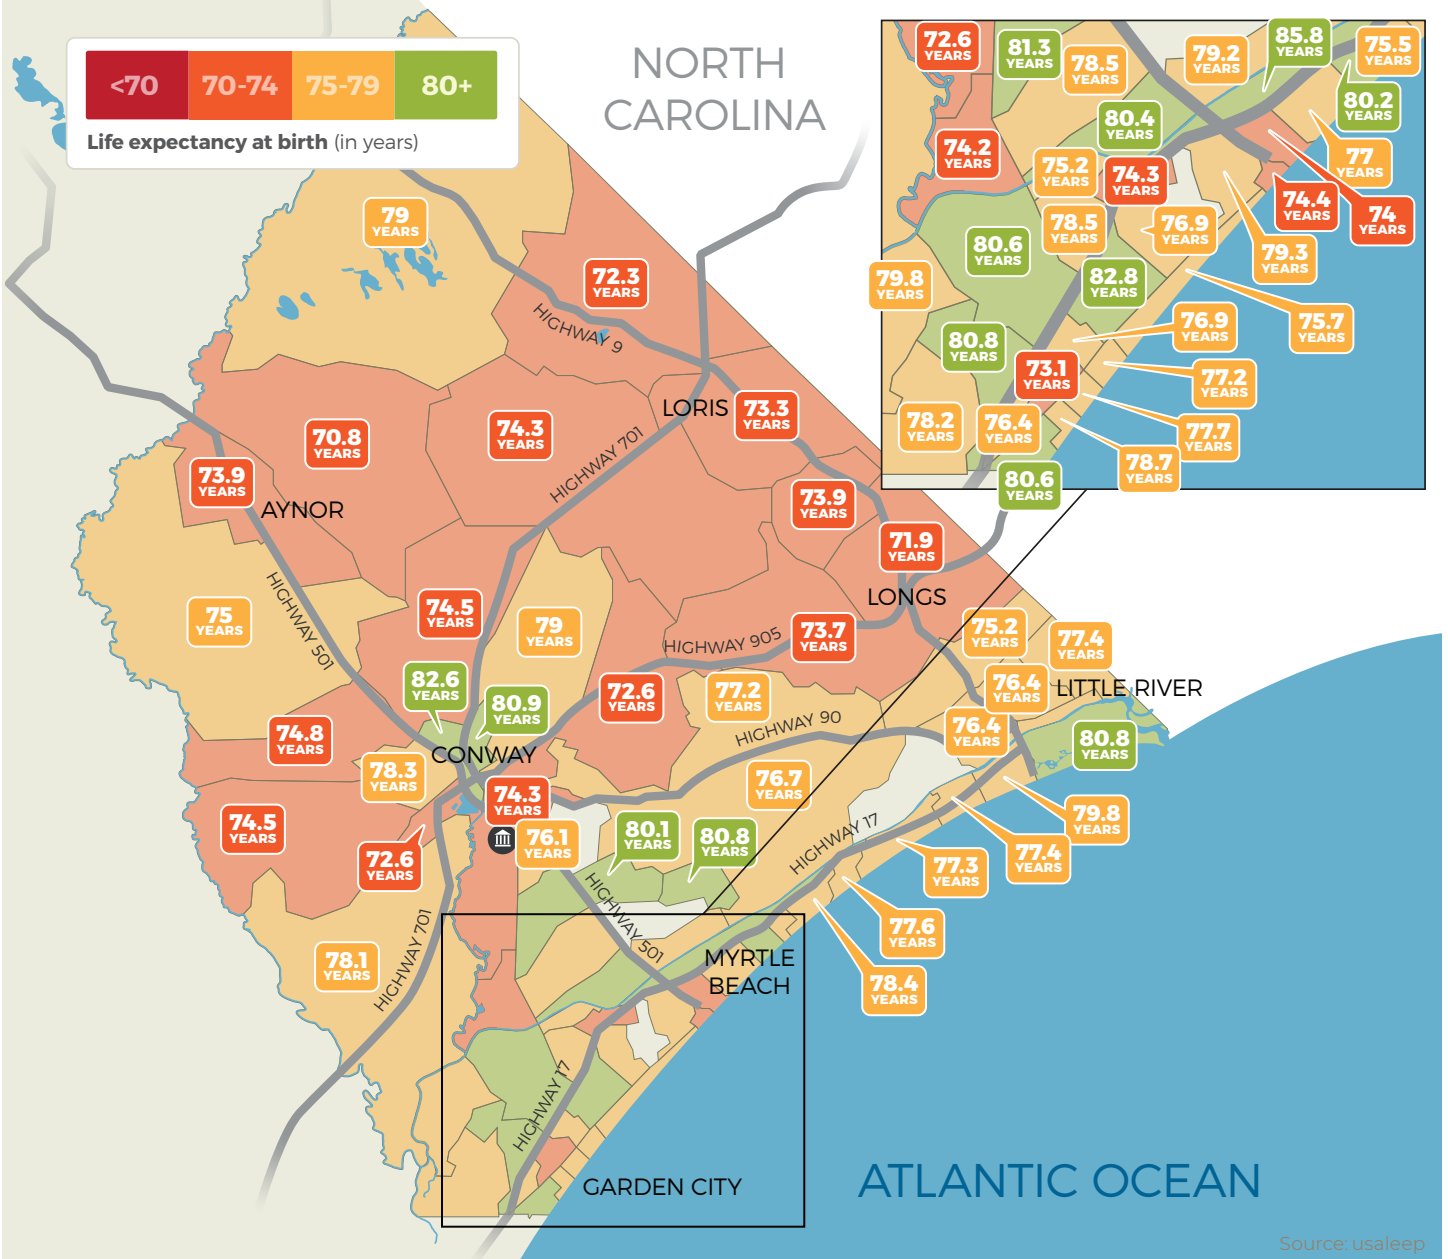

It's a short distance to a wide gap in life expectancy.

HORRY COUNTY, SOUTH CAROLINA

Source: usaleep