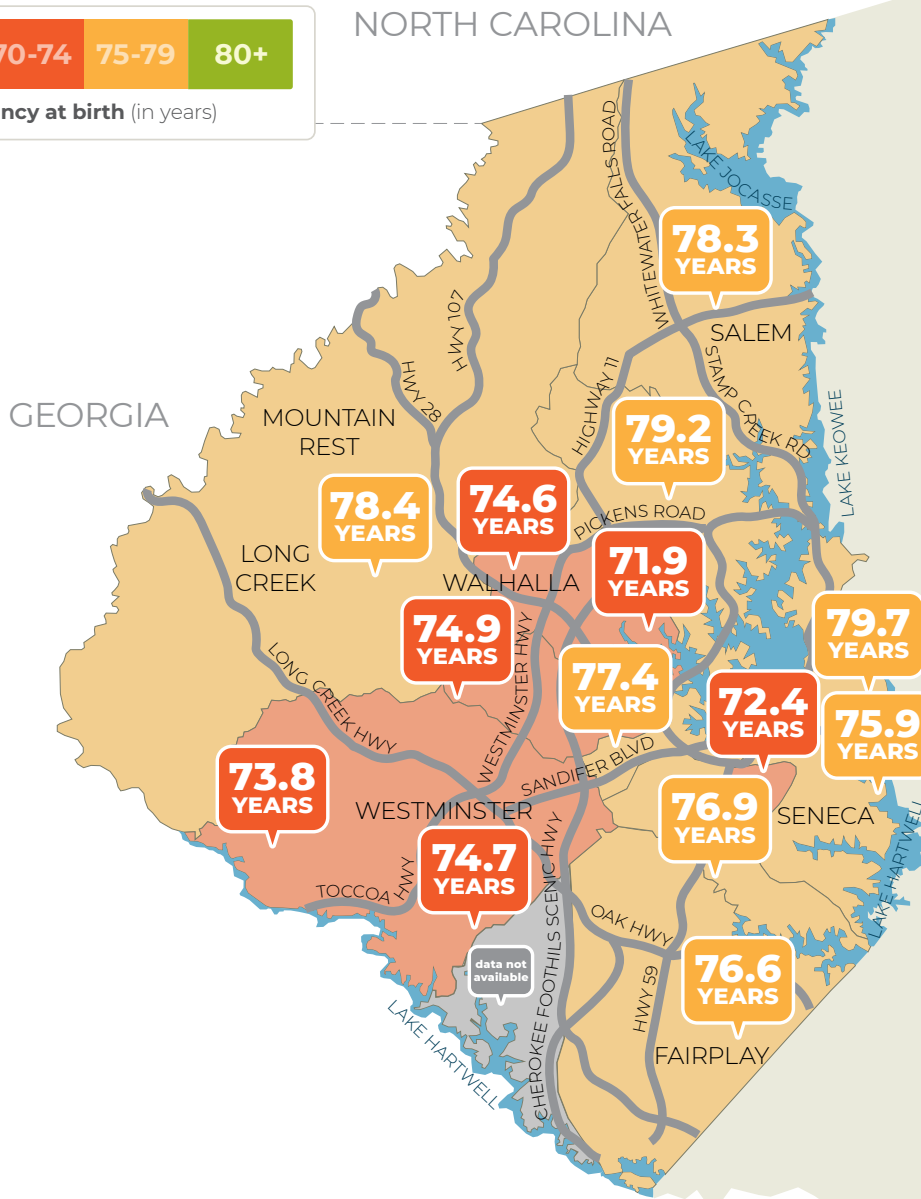

# It's a short distance to a wide gap in life expectancy.

## OCONEE COUNTY, SOUTH CAROLINA

Source: usaleep