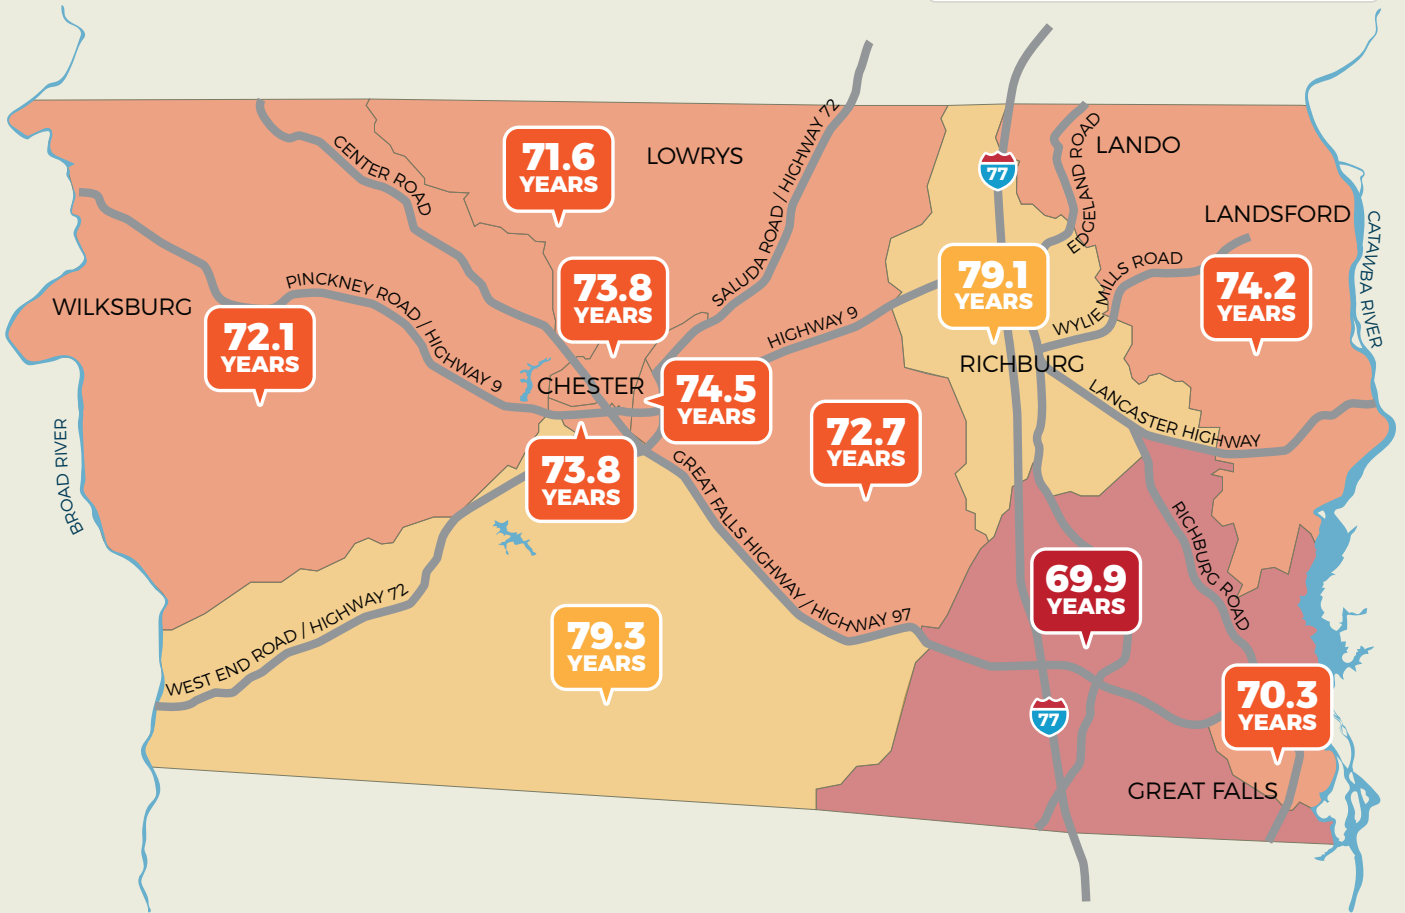

# It's a short distance to a wide gap in life expectancy.

CHESTER, SOUTH CAROLINA

Source: usaleep