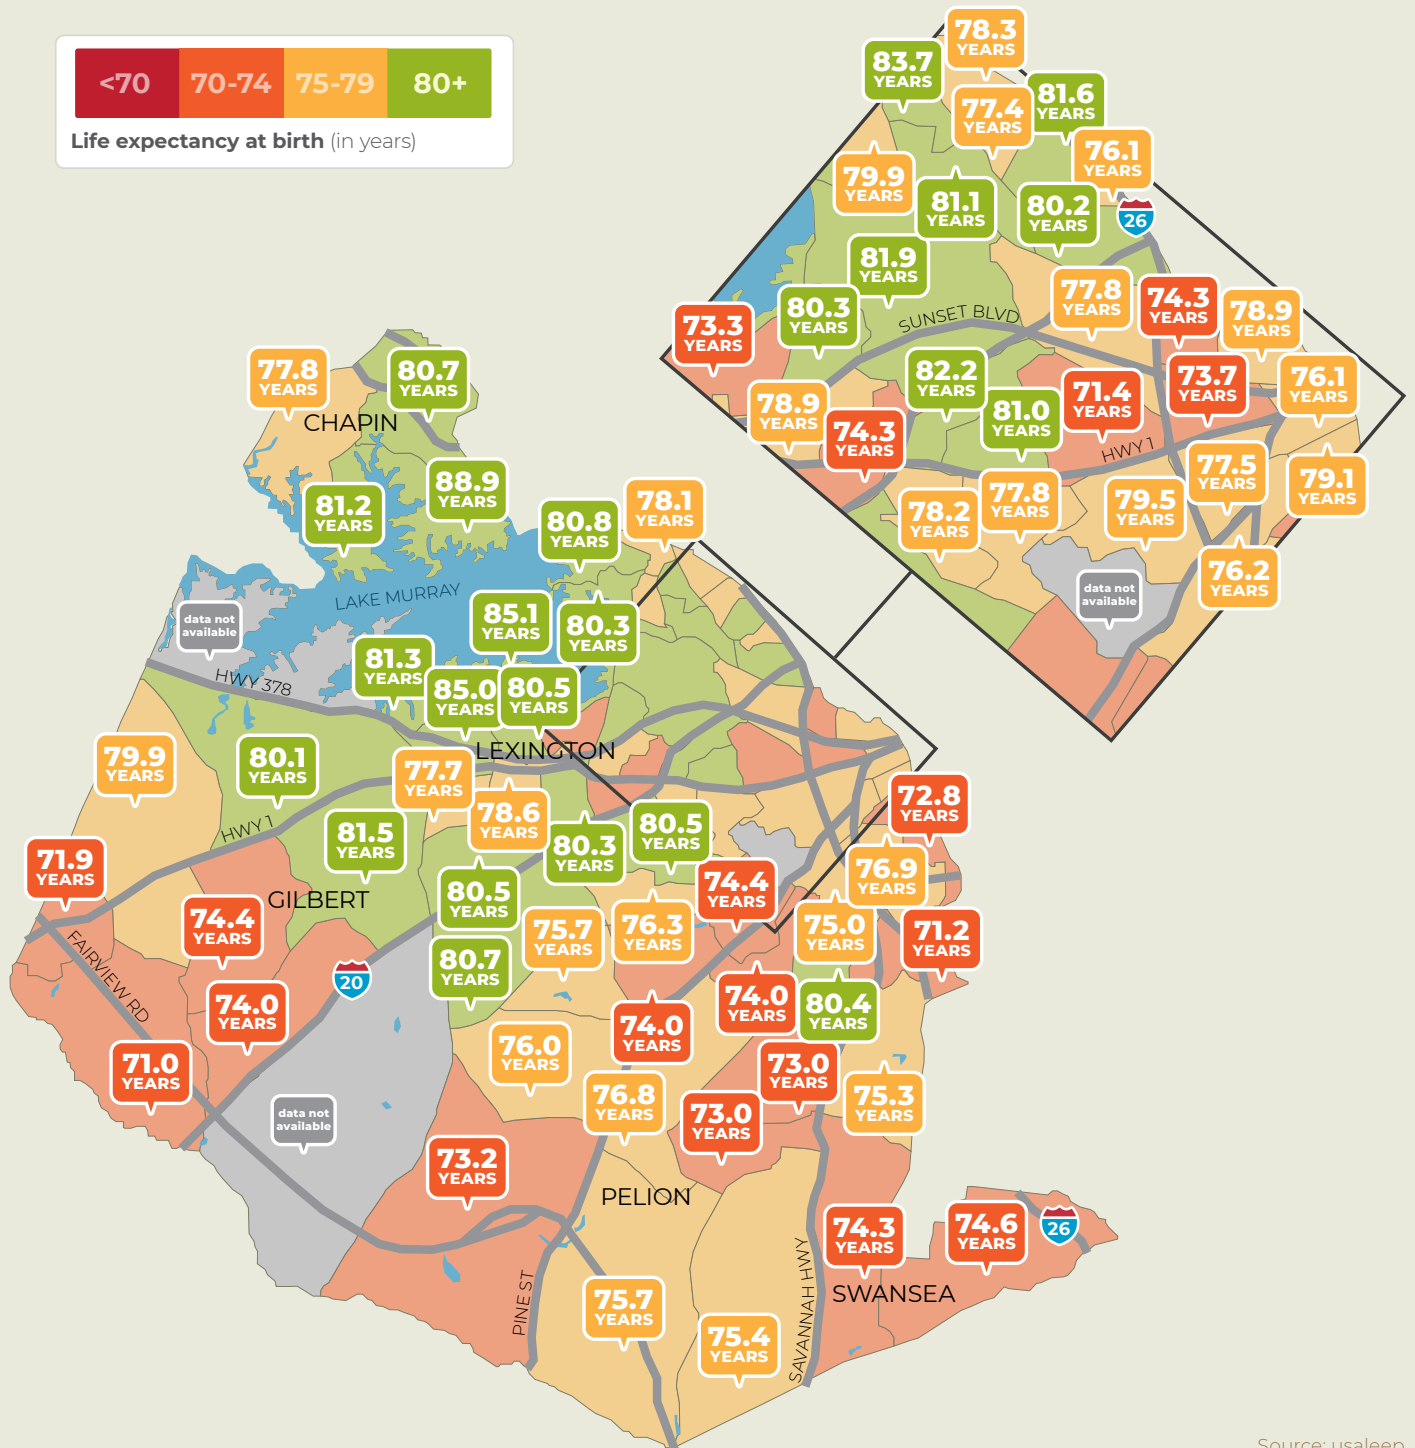

# It's a short distance to a wide gap in life expectancy.

LEXINGTON COUNTY, SOUTH CAROLINA

Source: usaleep