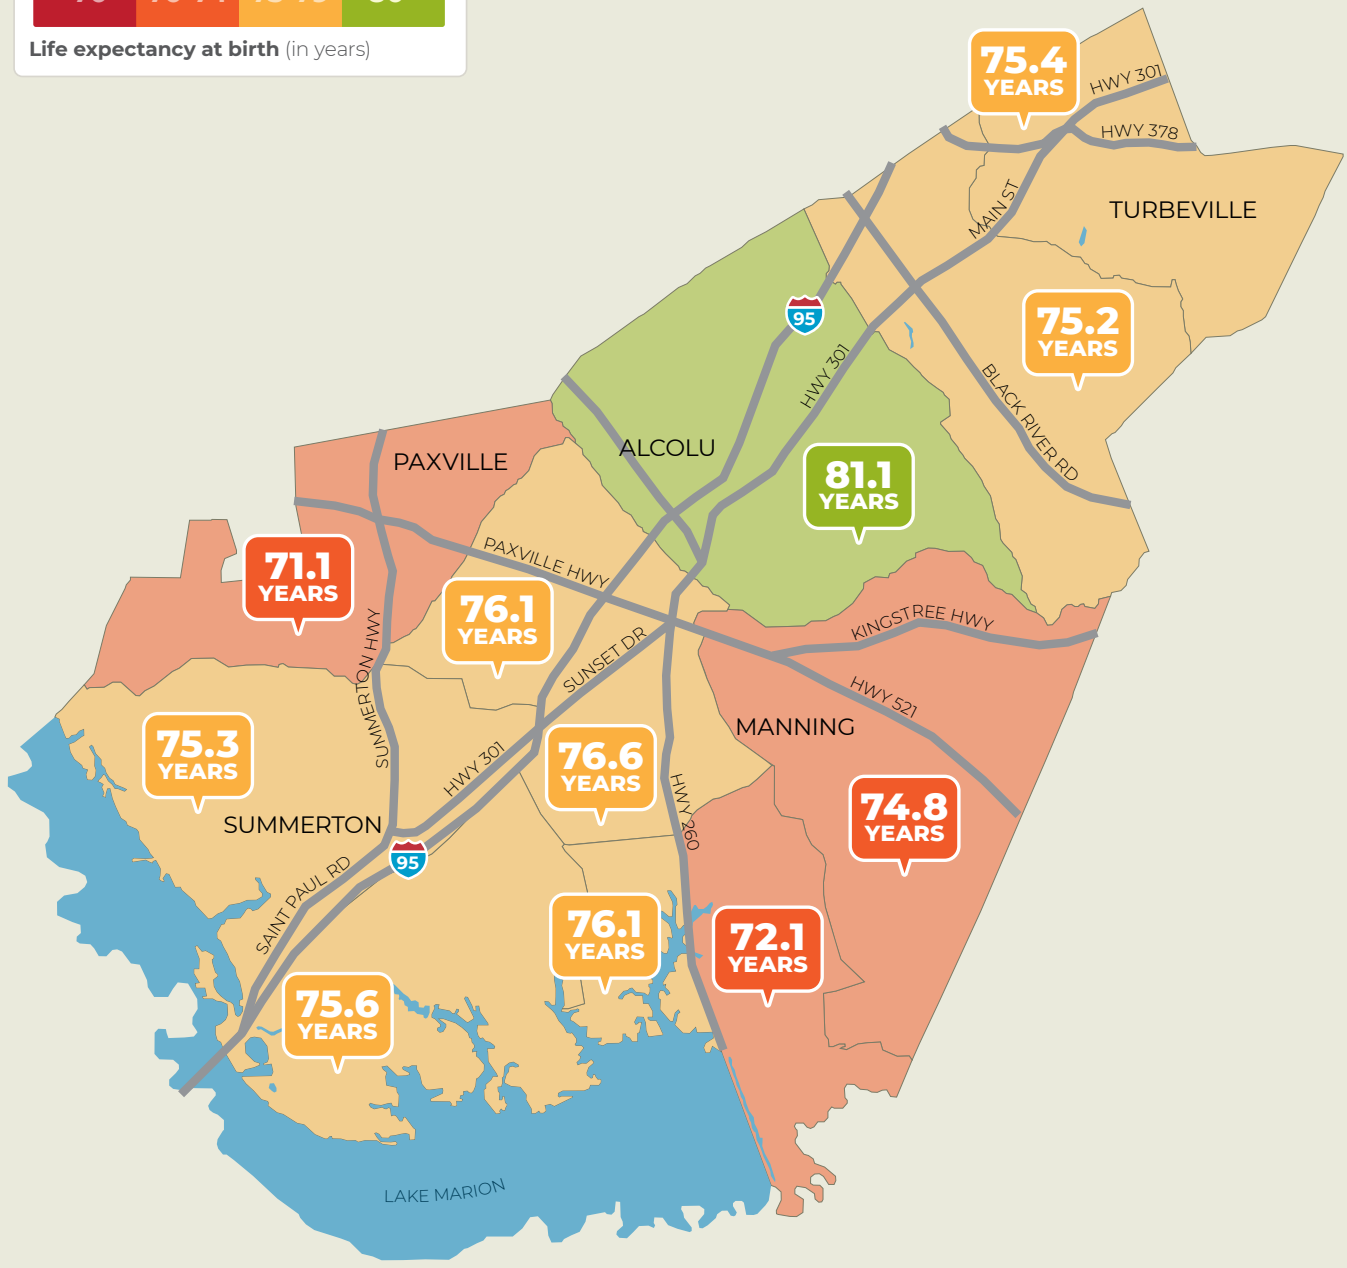

# It's a short distance to a wide gap in life expectancy.

CLARENDON COUNTY, SOUTH CAROLINA

Source: usaleep