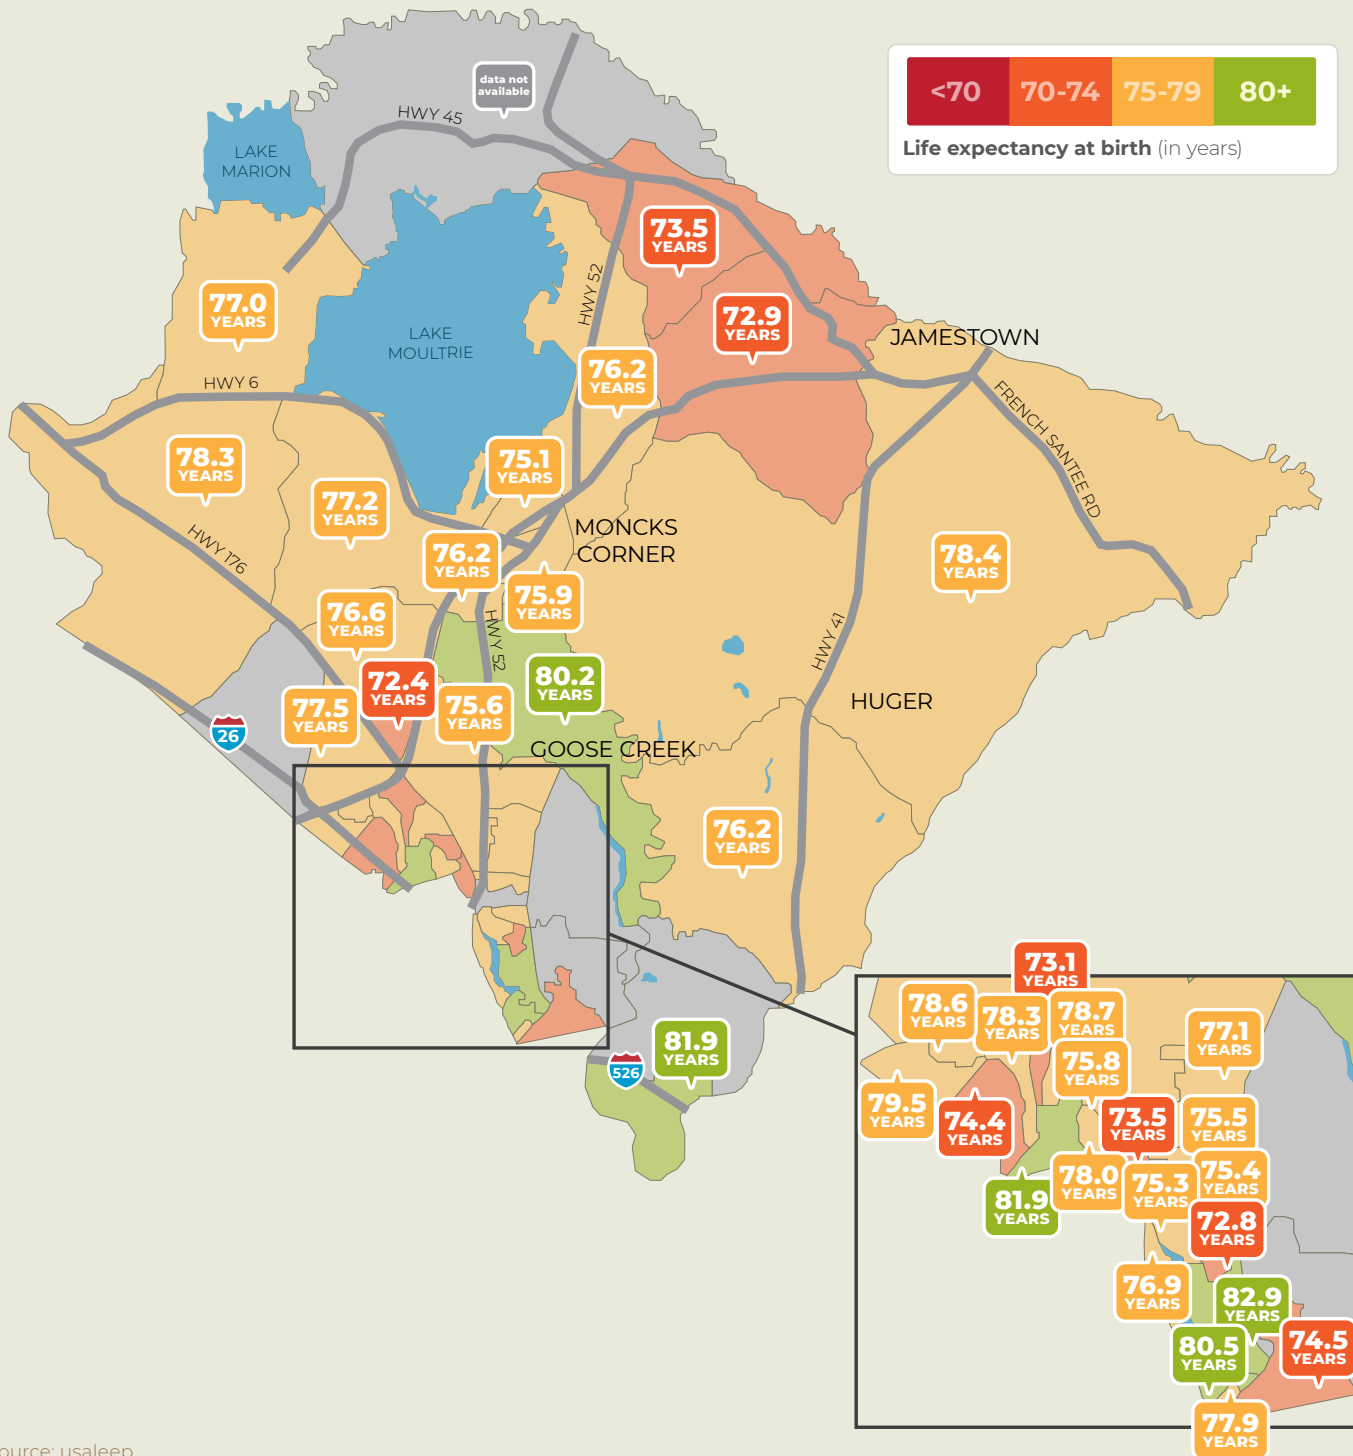

It's a short distance to a wide gap in life expectancy.

BERKELEY COUNTY, SOUTH CAROLINA

Source: usaleep